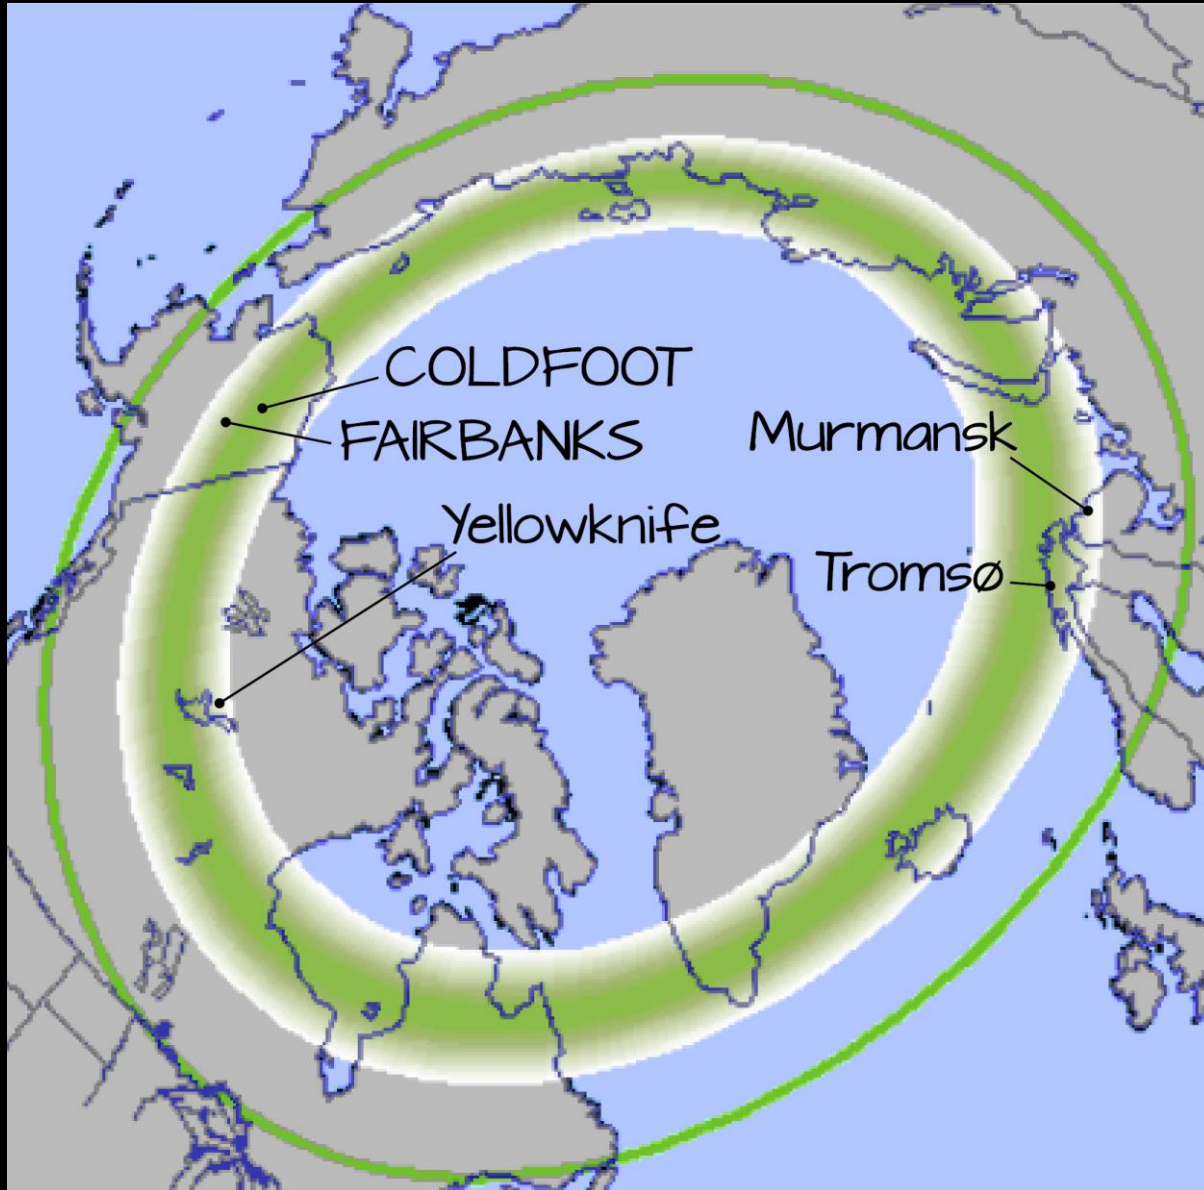

# Cross Gulf of Alaska land tour railbelt itinerary

- Typical length is seven days with overnights in Fairbanks, Denali National Park and Anchorage
- With Fairbanks being the first or last destination in the itinerary, we recommend adding additional days for clients

Aurora Season August 21 - April 21

Winter Season  
Mid-October to  
March

A wide-angle landscape photograph showing a dirt road in the foreground leading towards a vast mountain range. The mountains are layered, with the most prominent ones in the background covered in snow and partially obscured by a layer of white clouds. The sky is a clear, bright blue. The foreground features green grass and small shrubs.

# Basecamp to Denali

Gateway to the Arctic